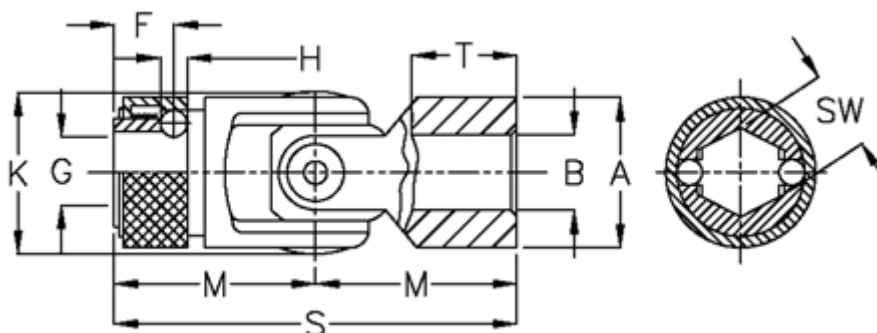

Data Sheet

Article number: 07720426

Description: Cross joint w/slide bearing
W/rapid change coupling, 0.720.426

Measures

A	= 20	s	= 62
B H7	= 10	sw	= 9.06
F	= 11.5	T	= 18
G	= 8.0		
H	= 4.00		
K	= 21.5		
M	= 31		
MD max N m	= 20		